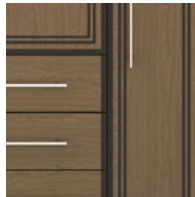

Contrasting Finish

Choose from an array of dual toned contrasting finishes.